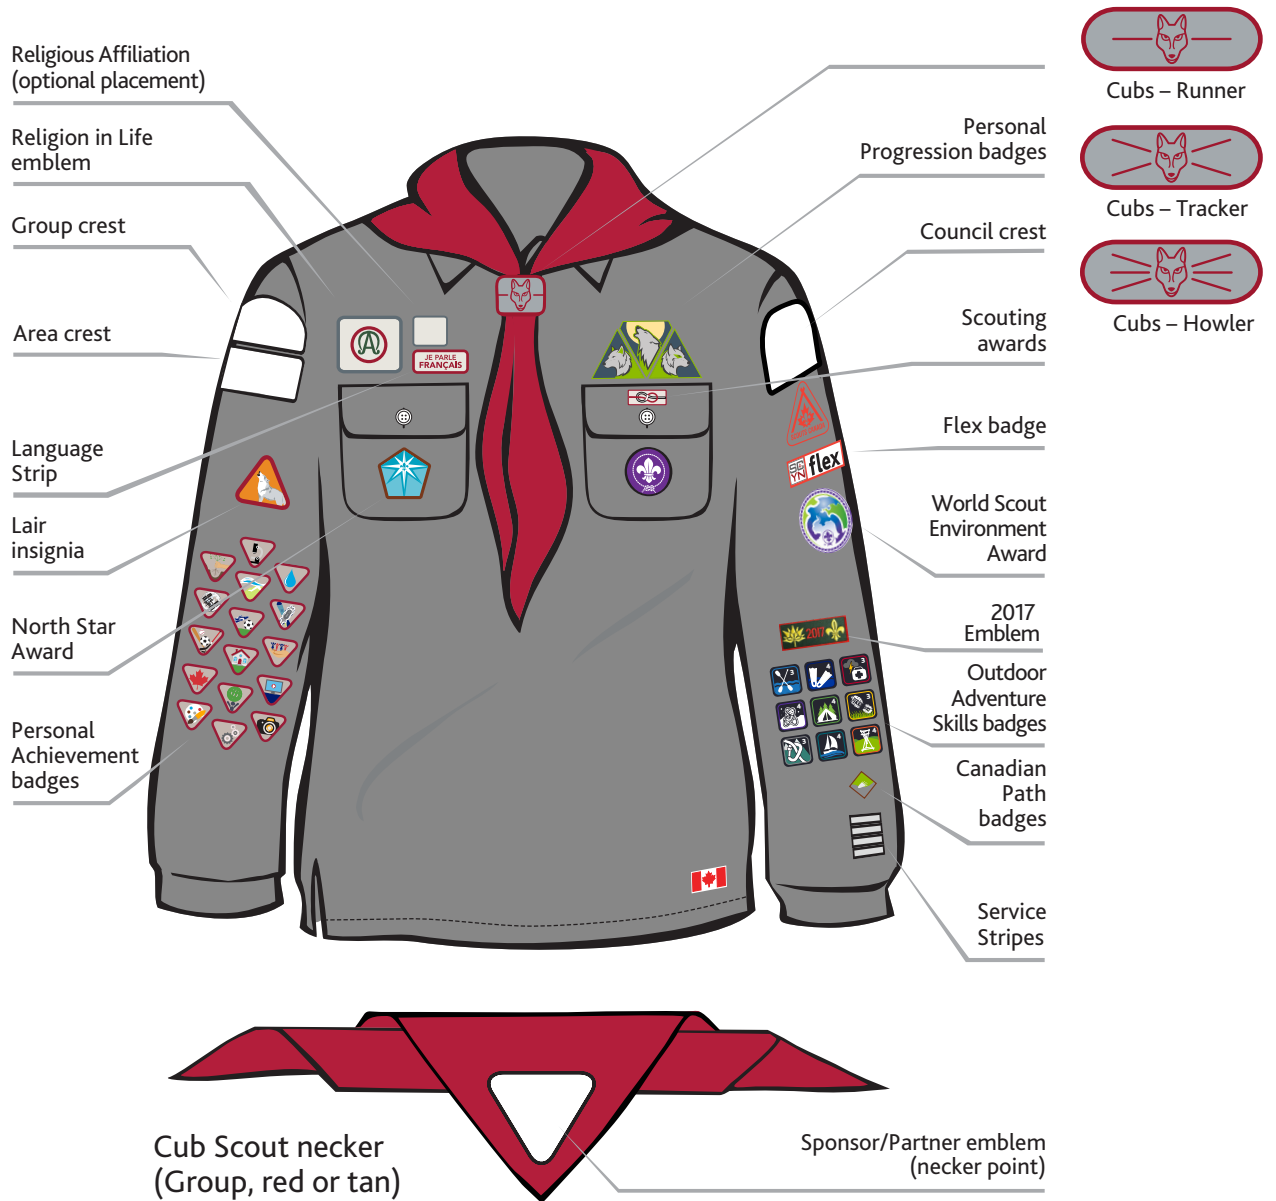

Uniform Insignia Placement Cub Scout

Shop in-Store and online at Scoutshop.ca

facebook.com/scoutscanada

It starts with Scouts.