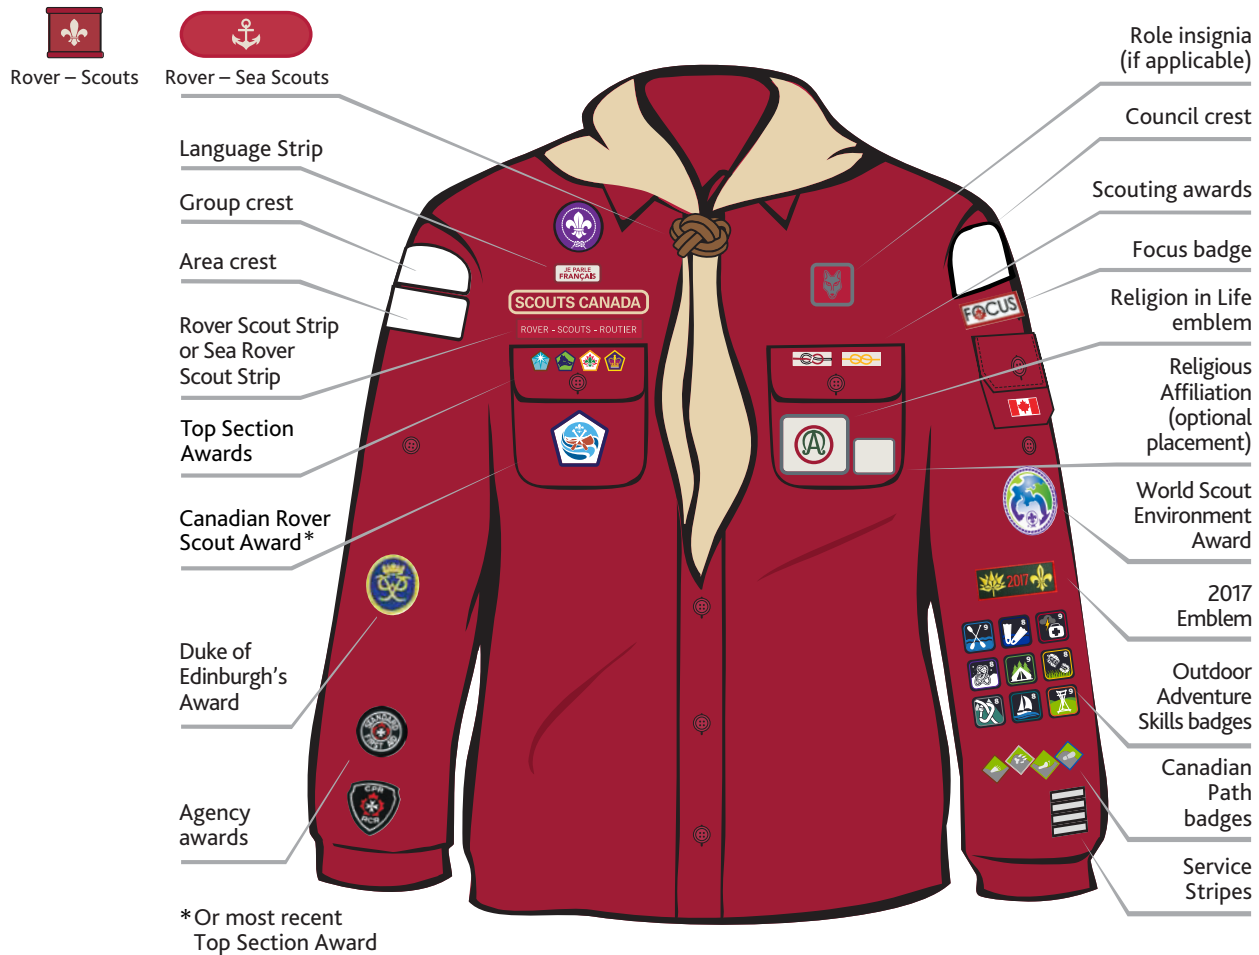

# Uniform Insignia Placement Venturer Scout

Shop in-Store and online at Scoutshop.ca

facebook.com/scoutscanada

It starts with Scouts.

# Uniform Insignia Placement

## Rover Scout

Rover Scout necker (Group, Gilwell, red or tan)

Sponsor/Partner Emblem (necker point)

Shop in-Store and online at Scoutshop.ca