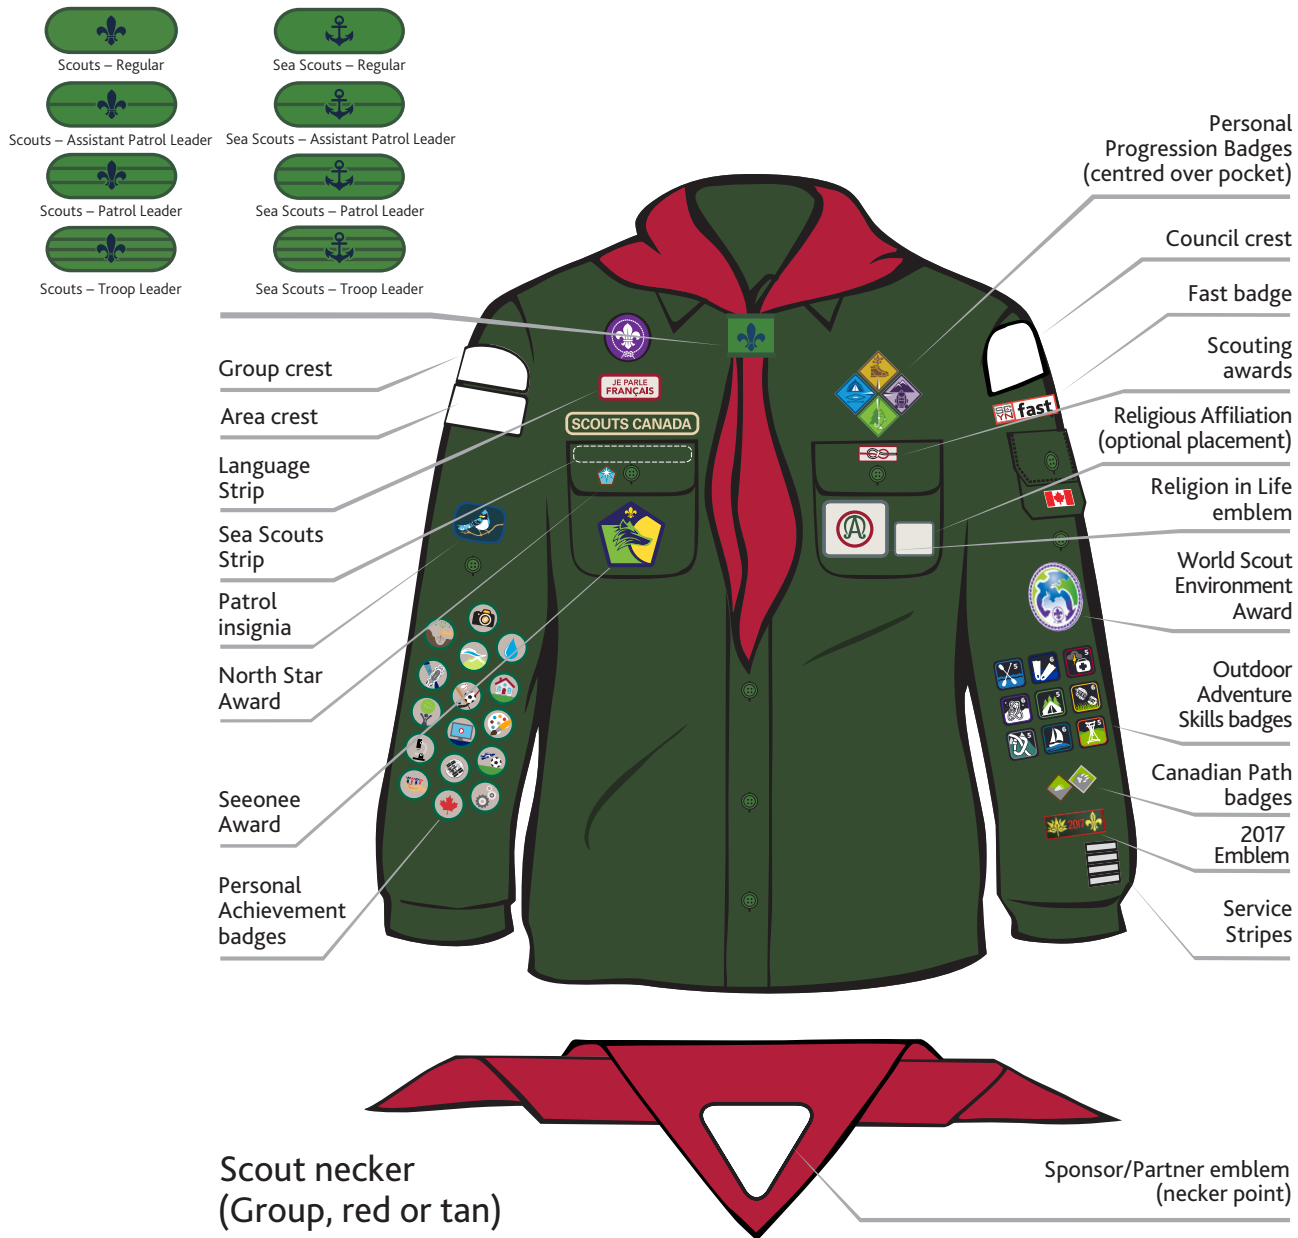

Uniform Insignia Placement Scout

Shop in-Store and online at Scoutshop.ca