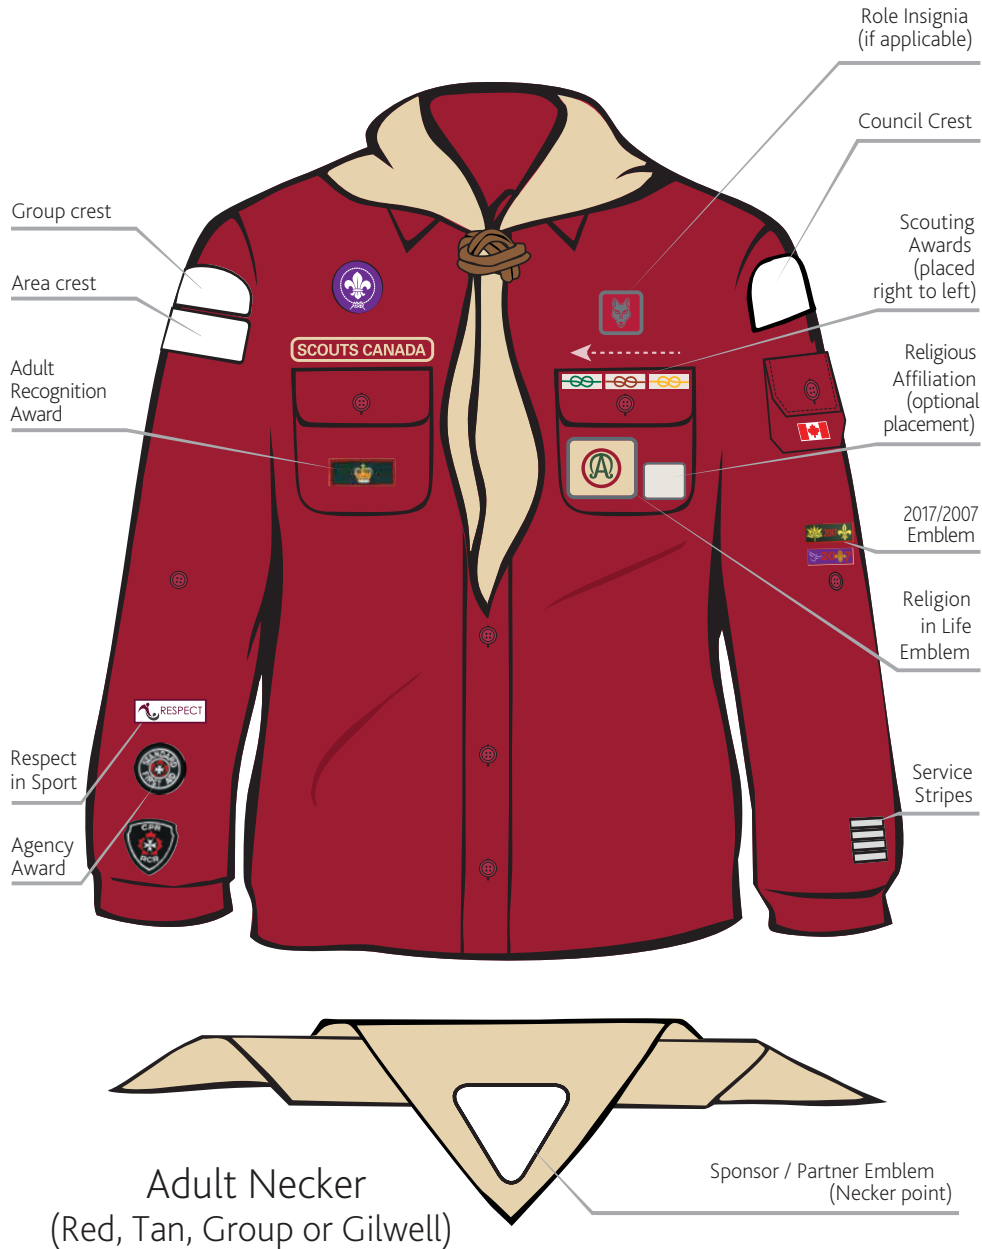

Uniform Insignia Placement Scouter

Shop in-Store and online at Scoutshop.ca

twitter.com/ScoutShopCanada facebook.com/scoutscanada

It starts with Scouts.